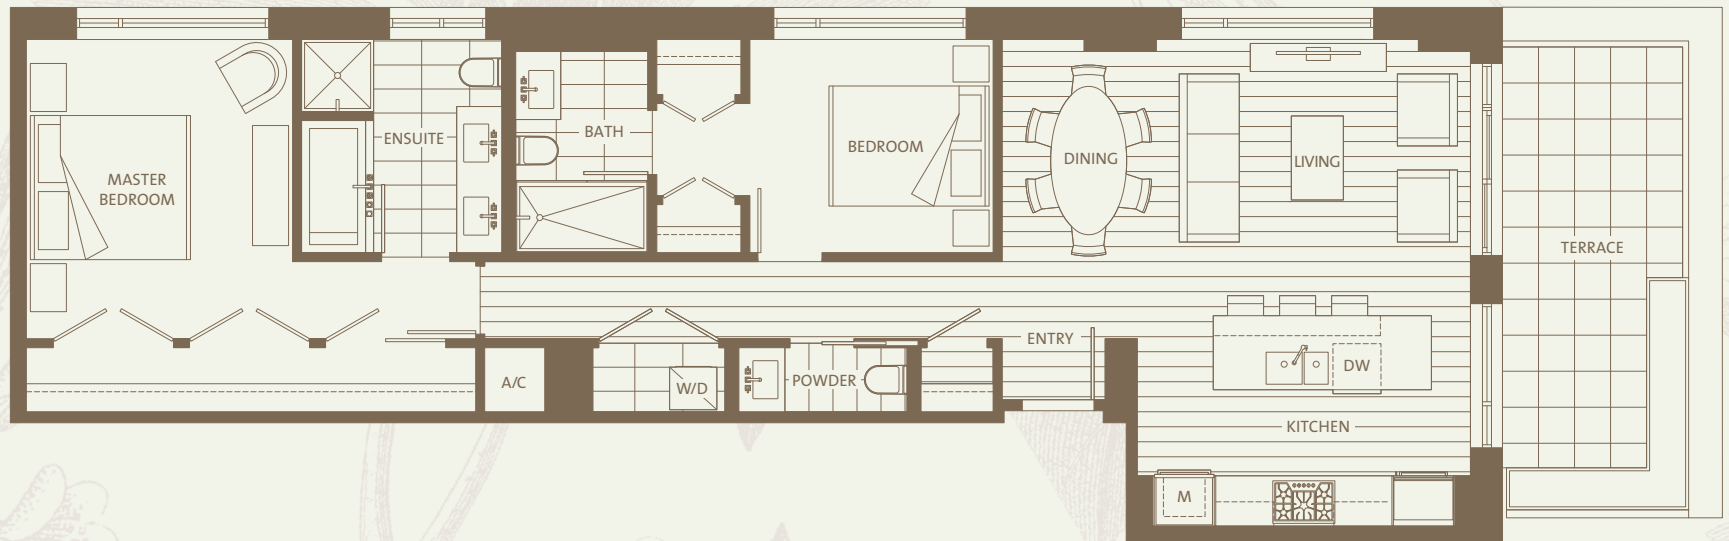

WILSHIRE HOUSE F7B

2 Bedroom
1,068 sf

7TH FLOOR

DIMENSIONS, SIZES, SPECIFICATIONS, LAYOUTS AND MATERIALS ARE APPROXIMATE ONLY AND SUBJECT TO CHANGE WITHOUT NOTICE. E.&O.E.