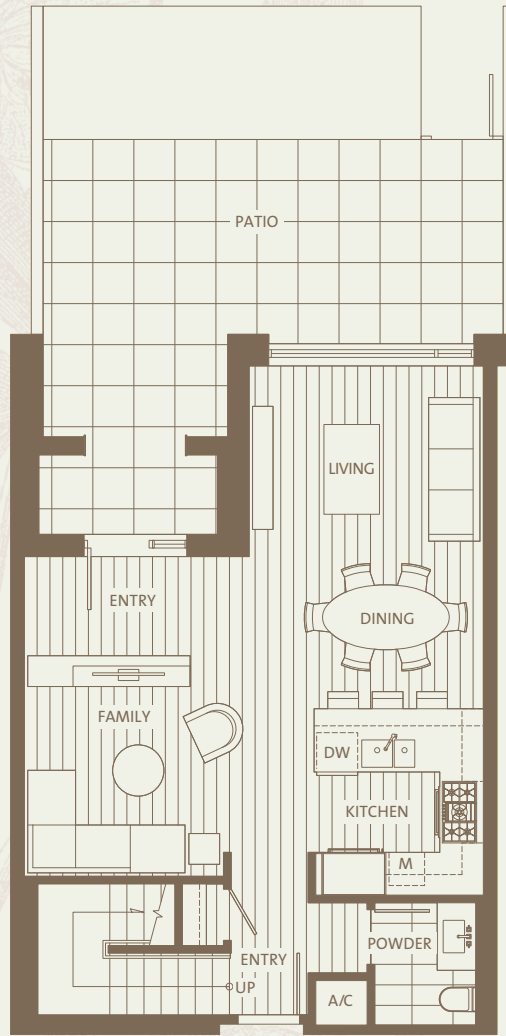

WILSHIRE HOUSE TH22B

2 Bedroom & Family
1,336 sf

LOWER LEVEL

UPPER LEVEL

2ND FLOOR

GROUND FLOOR