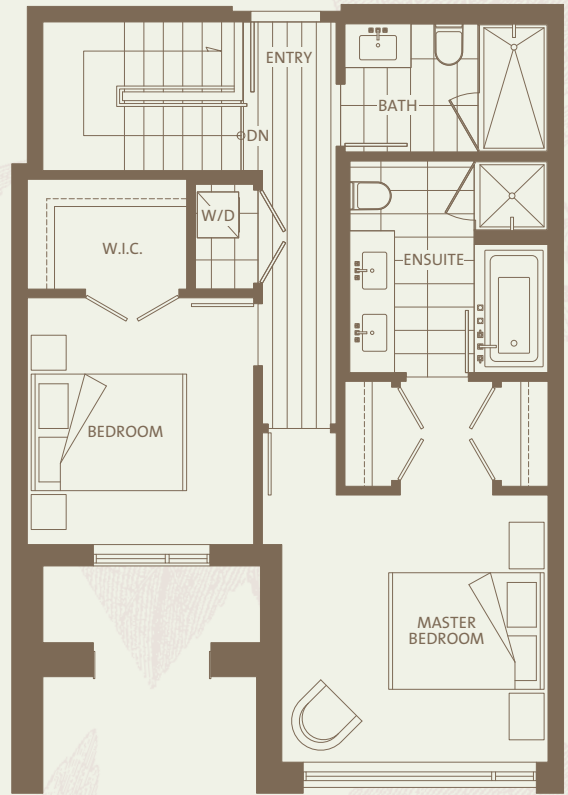

BEVERLY HOUSE

TH22

2 Bedroom & Family
1,330 sf

LOWER LEVEL

UPPER LEVEL

GROUND FLOOR

2ND FLOOR