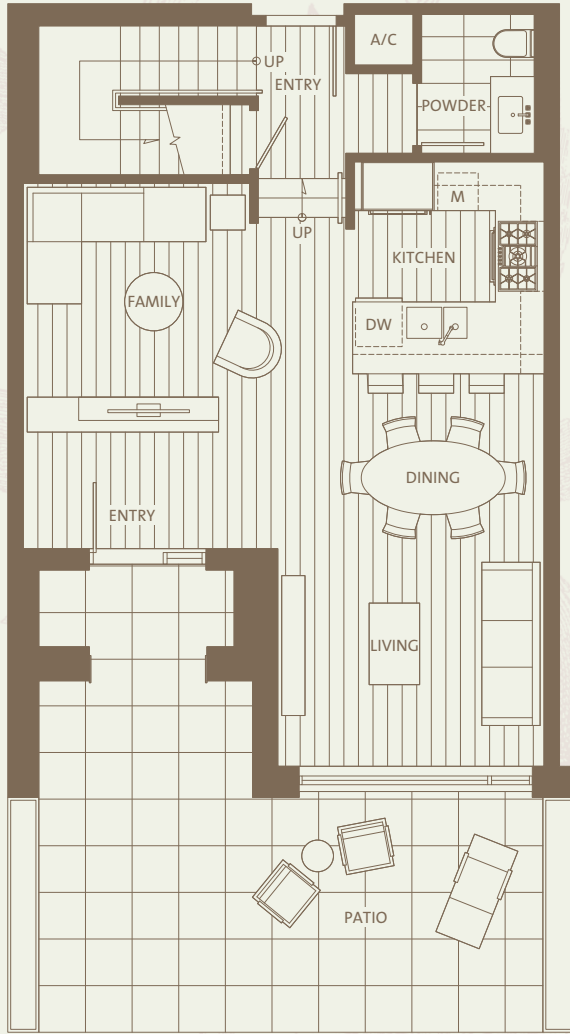

BEVERLY HOUSE

TH22

2 Bedroom & Family
1,330 sf

LOWER LEVEL

UPPER LEVEL

GROUND FLOOR

2ND FLOOR