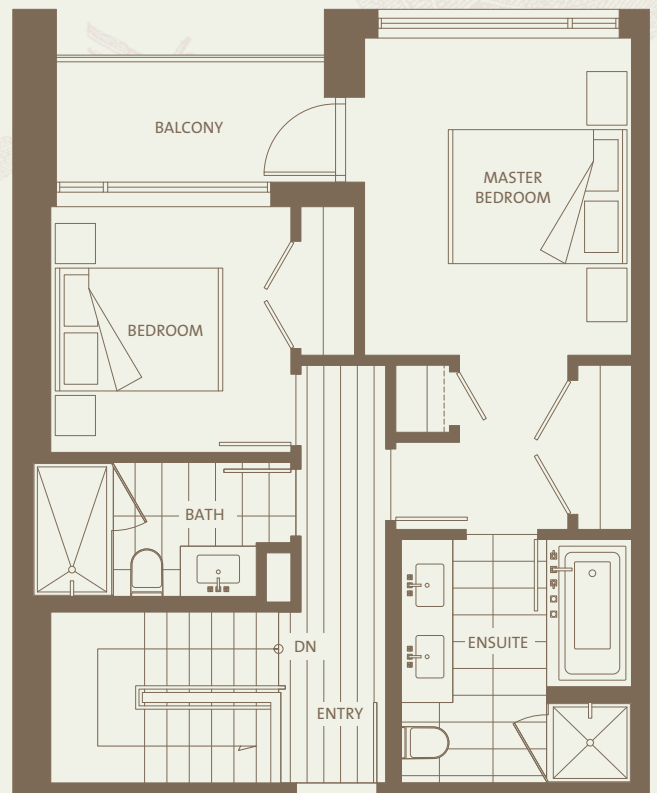

BEVERLY HOUSE

TH15

2 Bedroom
1,085 - 1,094 sf

LOWER LEVEL

UPPER LEVEL

2ND FLOOR

3RD FLOOR