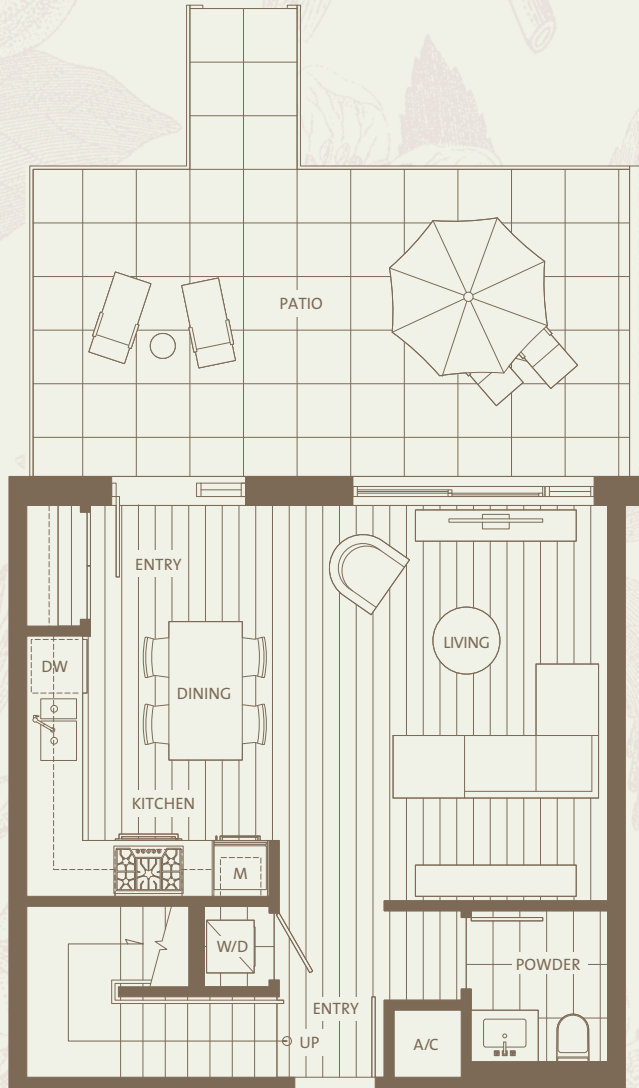

BEVERLY HOUSE

TH15

2 Bedroom
1,085 - 1,094 sf

LOWER LEVEL

UPPER LEVEL

2ND FLOOR

3RD FLOOR