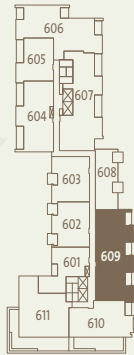

BEVERLY HOUSE J9

3 Bedroom & Family & Flex
1,752 - 1,756 sf

5TH FLOOR

6TH FLOOR

NORTH

DIMENSIONS, SIZES, SPECIFICATIONS, LAYOUTS AND MATERIALS ARE APPROXIMATE ONLY AND SUBJECT TO CHANGE WITHOUT NOTICE. E.&O.E.