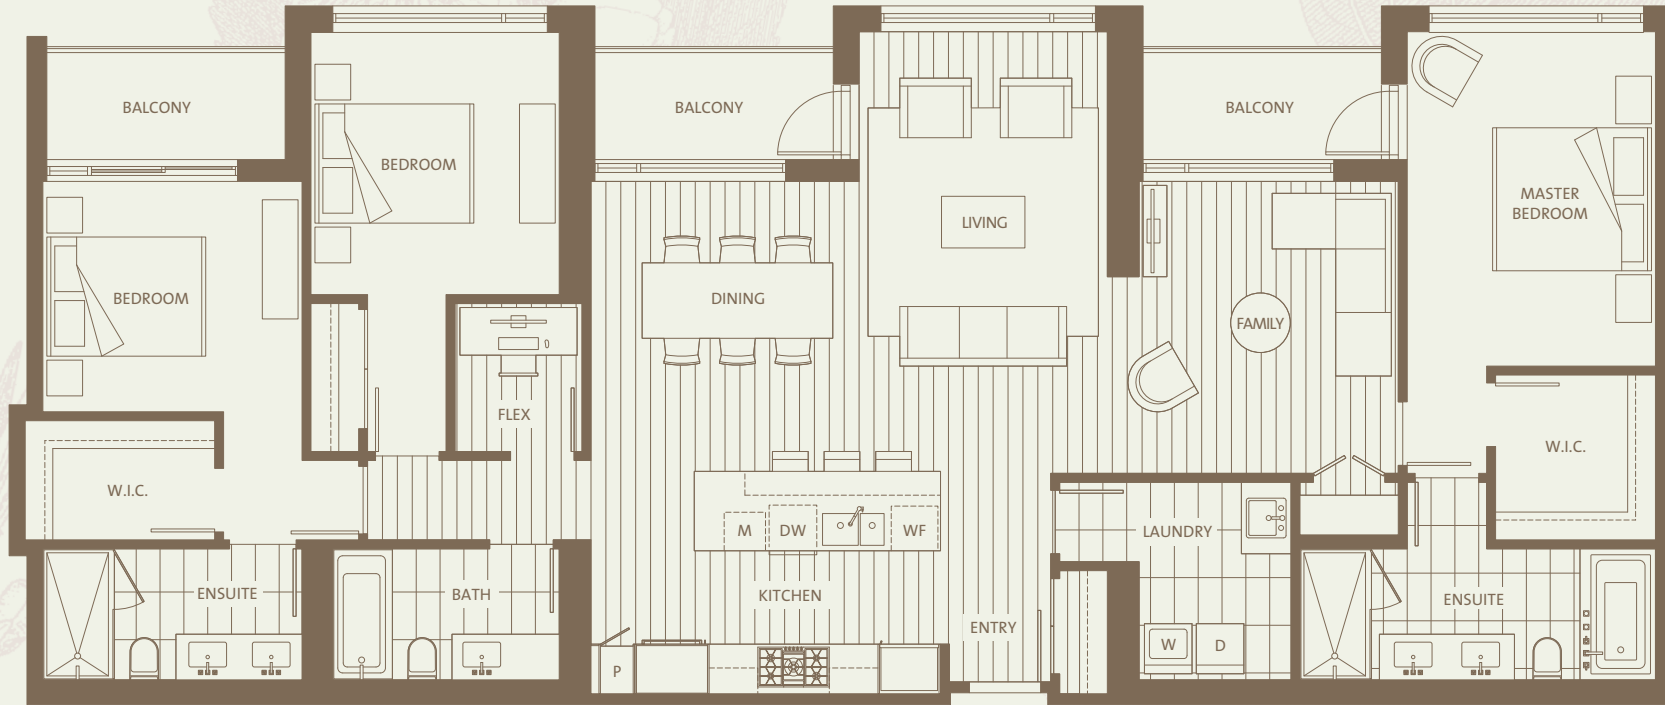

BEVERLY HOUSE J9

3 Bedroom & Family & Flex
1,752 - 1,756 sf

5TH FLOOR

6TH FLOOR

NORTH

DIMENSIONS, SIZES, SPECIFICATIONS, LAYOUTS AND MATERIALS ARE APPROXIMATE ONLY AND SUBJECT TO CHANGE WITHOUT NOTICE. E.&O.E.