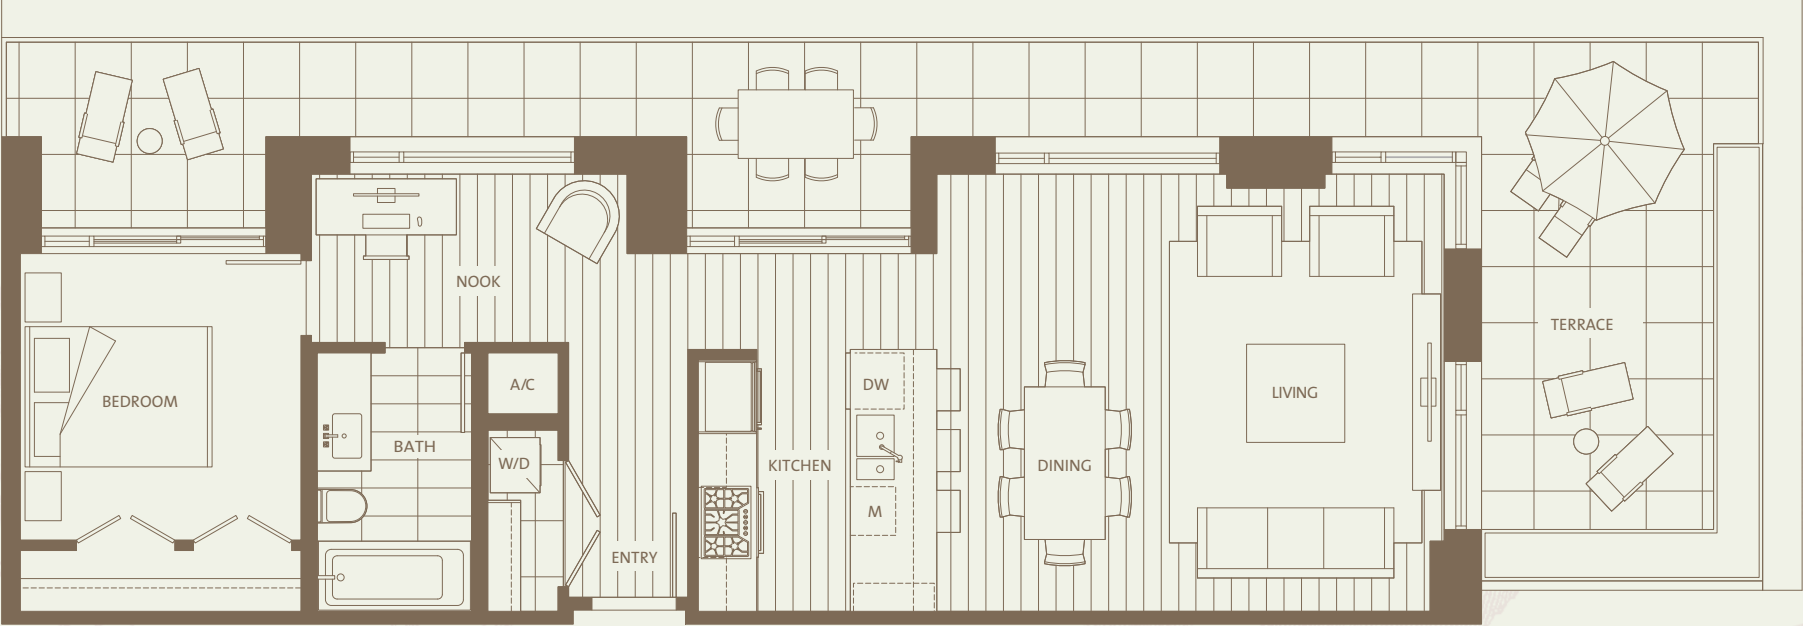

BEVERLY HOUSE

D6

1 Bedroom

795 sf

8TH FLOOR

DIMENSIONS, SIZES, SPECIFICATIONS, LAYOUTS AND MATERIALS ARE APPROXIMATE ONLY AND SUBJECT TO CHANGE WITHOUT NOTICE. E.&O.E.