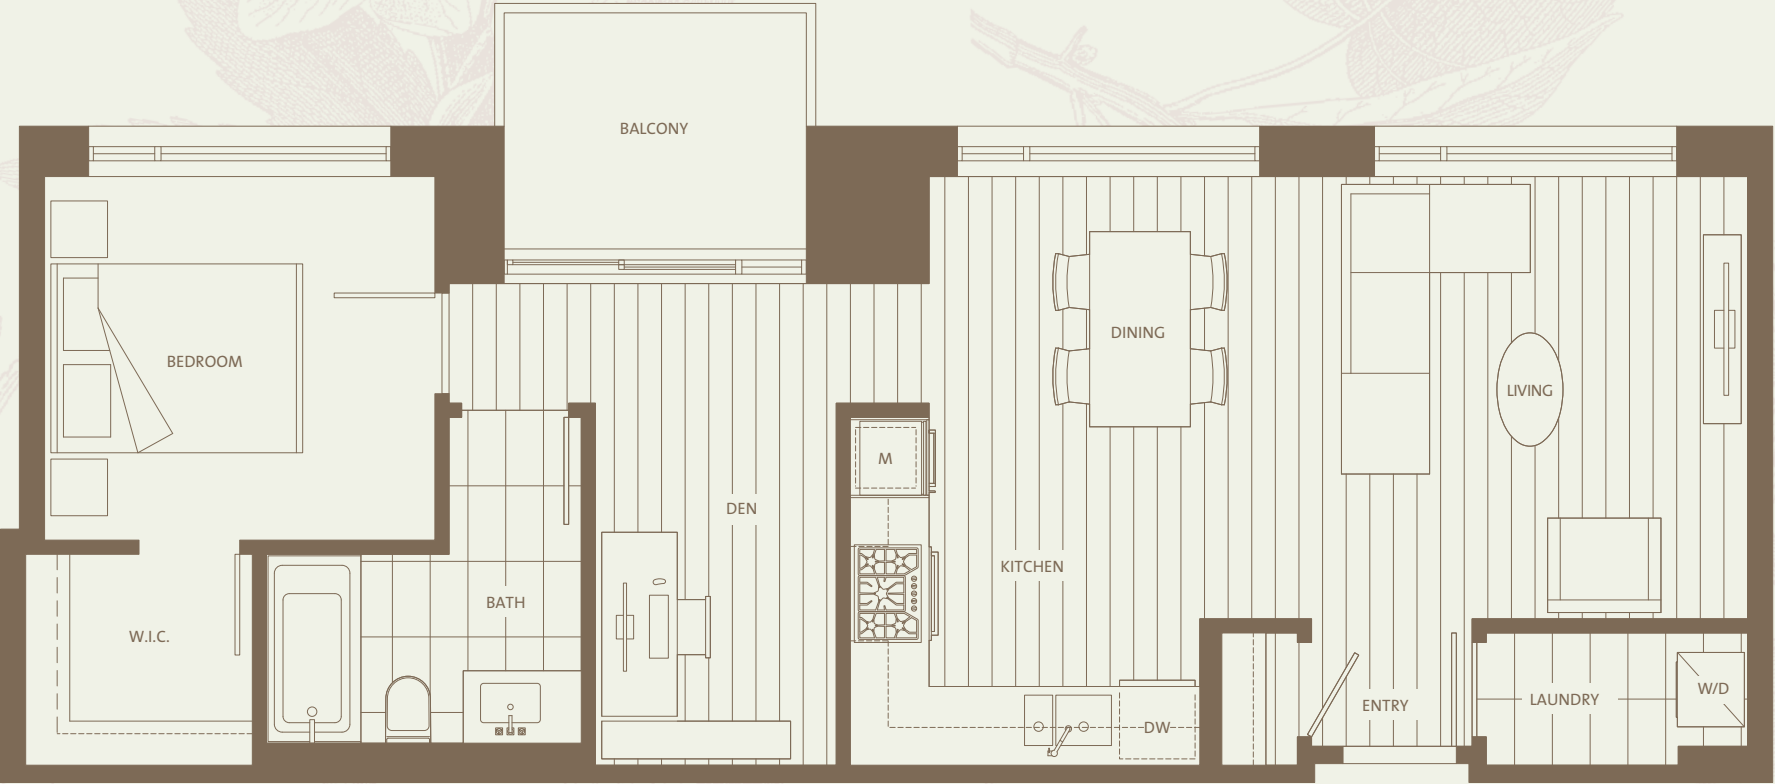

BEVERLY HOUSE C7

1 Bedroom & Den
735 sf

5TH FLOOR

DIMENSIONS, SIZES, SPECIFICATIONS, LAYOUTS AND MATERIALS ARE APPROXIMATE ONLY AND SUBJECT TO CHANGE WITHOUT NOTICE. E.&O.E.